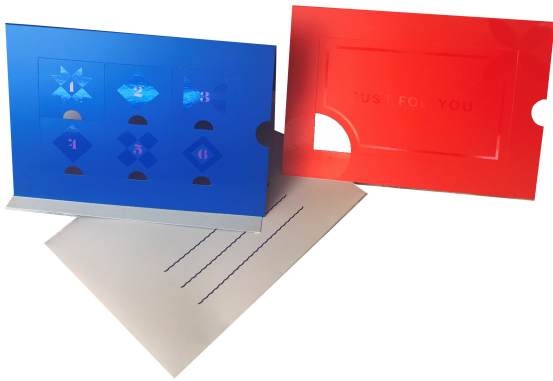

Folding Boxes

[Wine box - Spectro C1S 18pt]

[Kit box & component tray (displayed in the first image) - Spectro C1S 24pt]

Whether it's for a wine box, a kit box, or something even more intricate, Spectro C1S delivers exceptional results every time. It offers the flexibility and durability you need for projects that require folding.